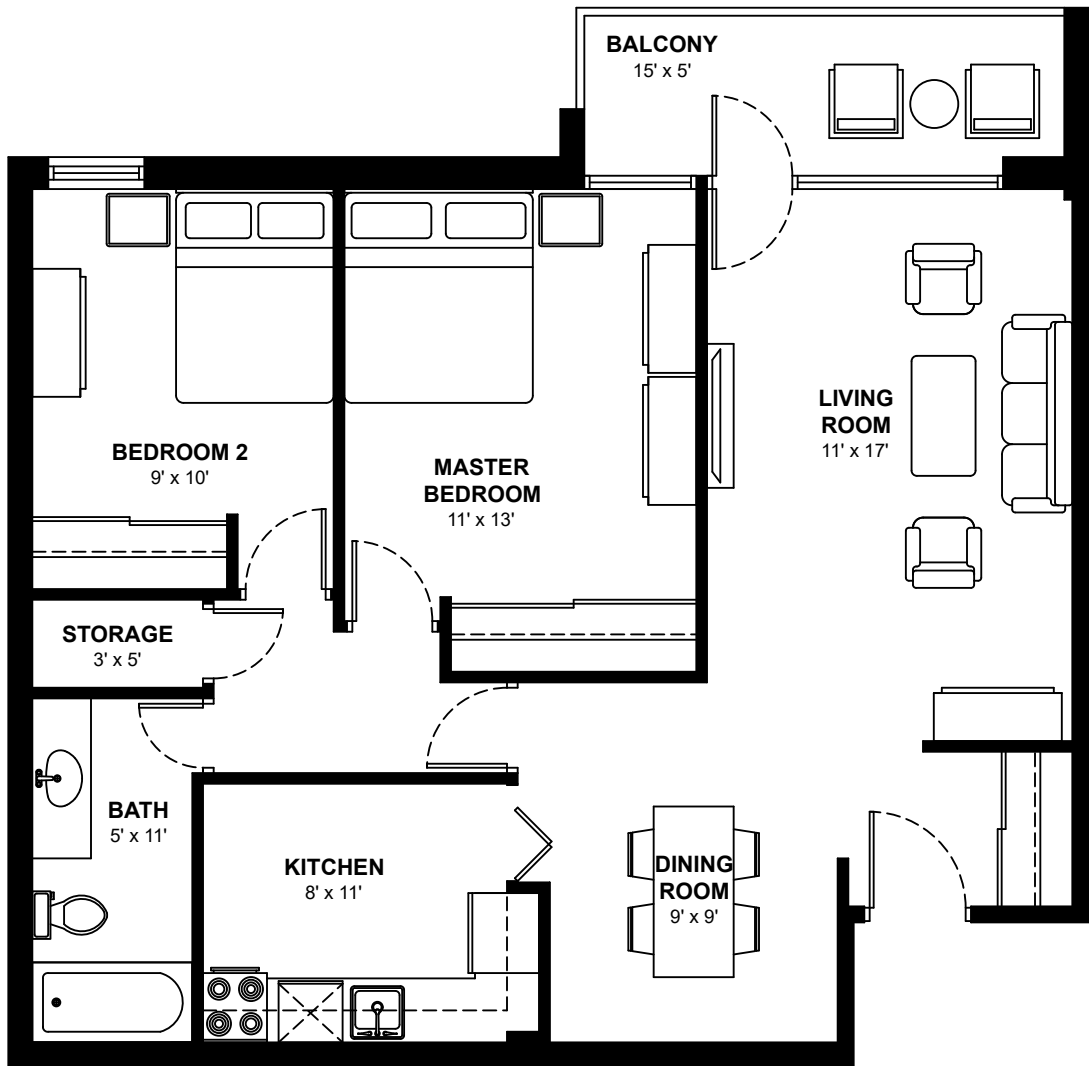

SKYLINE

Two Bedroom Apartments

Ranging from 800 to 821 sq. ft.

This floor plan represents a 820 sq. ft. apartment

These floor plans are representative only. All dimensions are approximate.